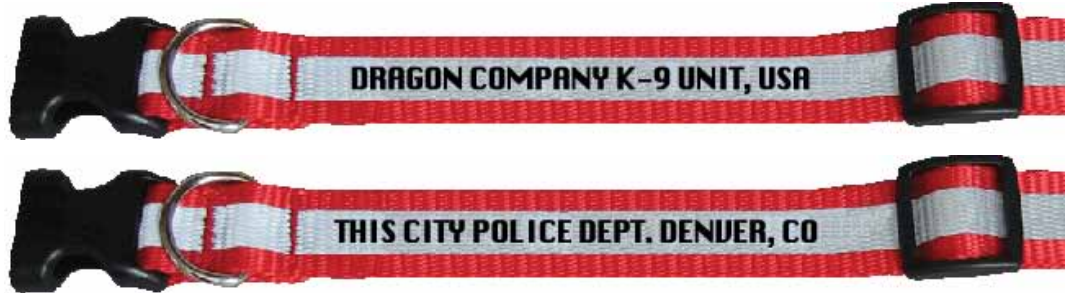

SAFTEY COLLARS FOR K9s

Brevard County Sheriffs Office
Special K9 Unit Just Purchased 20
GPS Units For the Police Force K9
Unit. Why?

"Safety," said the officer, "Our dogs are highly trained members of our team. They are highly valued and very expensive. We want to protect our Dogs and have the ability to know where they are at all times. The 'Love My Pets GPS' GPS Dog Collars were compared to many others and found to be superior in every way. They also were able to customize them for our unit."

Why the Love My Pets GPS safety system is superior

- **Extended Battery Life:** The GPS unit uses rechargeable batteries lasting an industry leading 21 days in on-demand mode between recharges with the provided charger.
- **Custom Made Collars:** Only pet GPS device with custom-made collars on the market.

- **GEO sensing:** Extremely easy to set up.
- **Special discounts** for all law enforcement agencies.

- **Collars can be customized.**

- **Comfort:** The LovemypetsGPS reflective pet collar was designed with your pets comfort in mind weighing only 2.65 ounces featuring polyester webbing to maintain consistent fit and acetyl hardware keeping the product light and strong with welded D-ring adding strength to the leash clip.

- **Reflective Collar:** All of the Love My Pets GPS safety products are made with the highest quality materials. The Dog GPS unit is the only device on the market that INCLUDES a one-of-a-kind glow in the dark/reflective dog collar. The Glow material is bonded to polyester and requires no charging or batteries and glows for 12 plus hours!